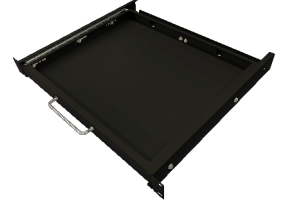

## Features:

1. Comply with ANSI/EIA; RS-310-D; DIN41491; IEC297-2; DIN41494; PART7 GB/T3047.2-92 standard; compatible with 19" international standard, metric system and ETSI standard.
2. SPCC cold roll steel frame, Maximum static loading: 800KG.
3. Adjustable feet and heavy duty castors enable convenient-moving and reliable-fixing.
4. 2.0mm thick Mounting Rails and 1.5mm thick Mounting Angle enables sturdy mount.
5. Split preforated front door and rear door for mechanical protections.
6. Cable Entry on top cover and bottom panel enables hassle-free cable patching.
7. Removable front & rear door and side panel for accessing facilities and ventilation.
8. Vent holes on the top and bottom provide good ventilation throughout the rack.

## Accessories:

**Fixed Shelf**  
NFS60/80/90/100B

**Sliding Shelf**  
NSS60/80/90/100B

**KeyBoard Drawer**  
UKBDB