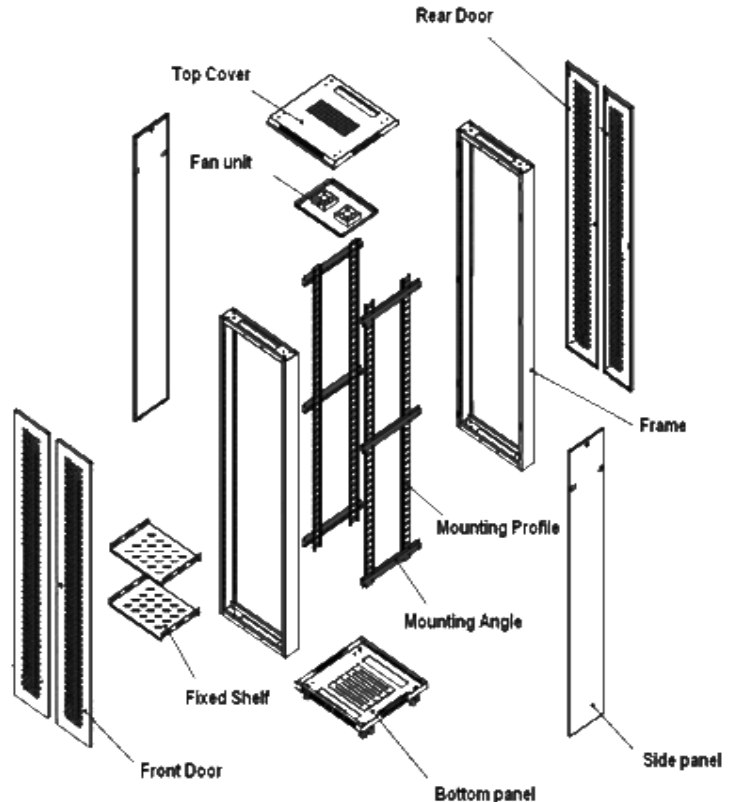

## Features:

1. Comply with ANSI/EIA; RS-310-D; DIN41491; IEC297-2; DIN41494; PART7 GB/T3047.2-92 standard; compatible with 19" international standard, metric system and ETSI standard.
2. SPCC cold roll steel frame, Maximum static loading: 800KG.
3. Adjustable feet and heavy duty castors enable convenient-moving and reliable-fixing.
4. 2.0mm thick Mounting Rails and 1.5mm thick Mounting Angle enables sturdy mount.
5. Split preforated front door and rear door for mechanical protections.
6. Cable Entry on top cover and bottom panel enables hassle-free cable patching.
7. Removable front & rear door and side panel for accessing facilities and ventilation.
8. Vent holes on the top and bottom provide good ventilation throughout the rack.

## Accessories:

**Fixed Shelf**  
NFS60/80/90/100B

**Sliding Shelf**  
NSS60/80/90/100B

**KeyBoard Drawer**  
UKBDB

## 800mm Width

RV8842B		2055	800	800	2	4	40	132
RV8942B	42U	2055	800	900	2	4	40	135
RV8042B		2055	800	1000	2	4	40	138

Structural Diagram

Order Needed